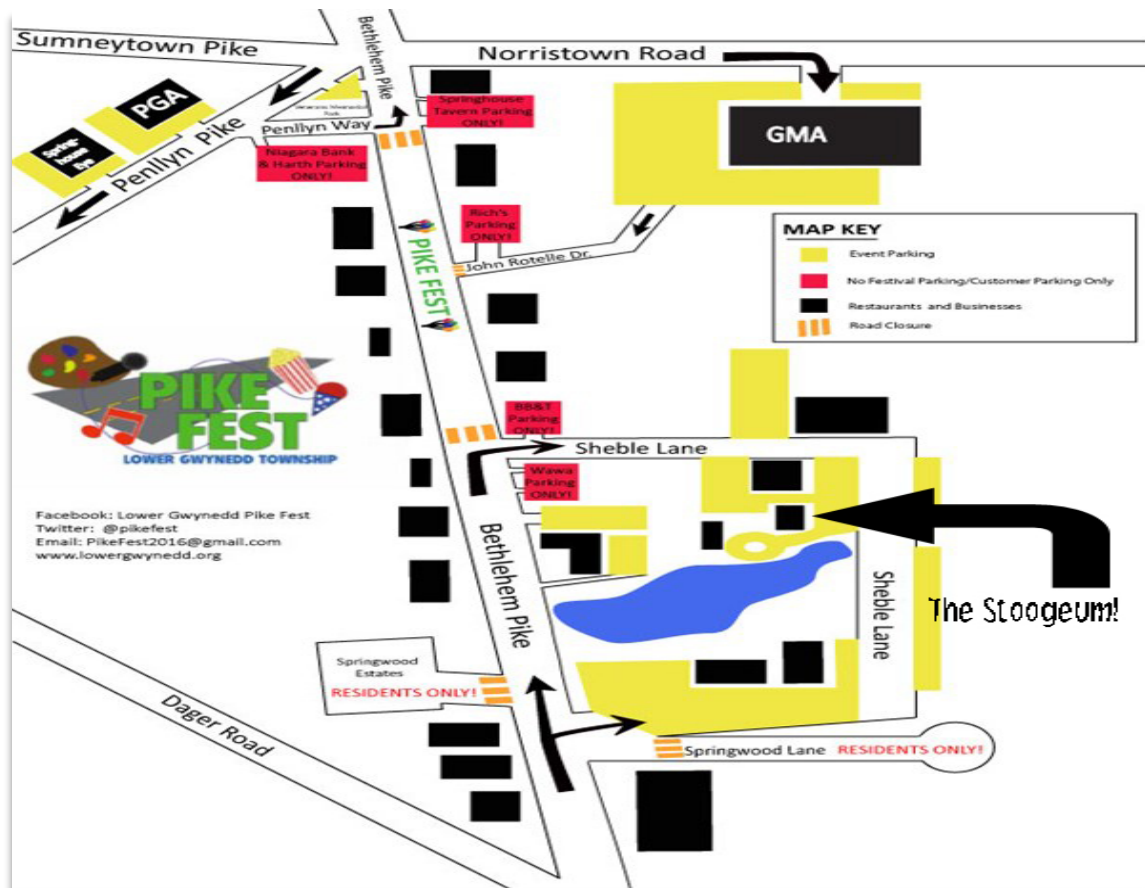

Saturday September 16, 2017 Open House Announcement

[The Stoozeum](#) will be open on Saturday September 16, 2017 from 10am to 3pm. Please be advised that traffic patterns getting to the museum will change starting at 7am that morning. A portion of Bethlehem Pike between Norristown Road and Sheble Lane will be closed on account of [Pike Fest](#) which is taking place on the same day as the Stoozeum Saturday Open House.

On account of the [Pike Fest 5K](#), the alternate entrance to the office park where the Stoozeum is located at Springwood Lane will be closed until approximately 8:30am to accommodate runners.

Parking at the Stoozeum may be very limited for this open house. Below is a [Pike Fest](#) map which shows where parking will be available during this event. Parking for the event is free; just keep in mind that you may have to walk a bit to get to us.

Again, the Stoozeum will be open on Saturday September 16, 2017 from 10am to 3pm. Regular admission charges will apply and the museum can only accept cash or check.

Please keep in mind that traffic patterns and available parking will be different!

See you soon!

--The Stoozeum